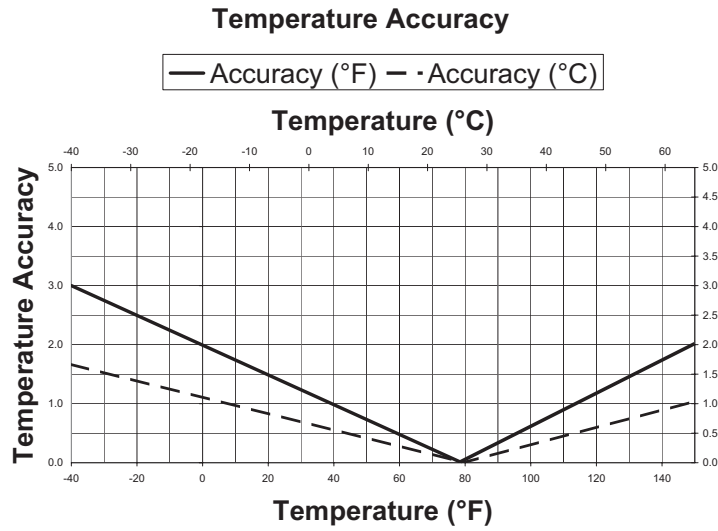

Wireless Communications

Transmit/Receive Frequency	US Models: 902-928 MHz FHSS, Overseas Models: 868.0 - 868.6 MHz FHSS
ID Codes Available	8
Output Power	902-928 MHz FHSS: FCC-certified low power, less than 8 mW, no license required 868.0 - 868.6 MHz FHSS: CE-certified, less than 8 mW, no license required
Range	
Line of Sight	up to 1000 feet (300 m)
Through Walls	200 to 400 feet (75 to 150 m)

Sensor Output

Temperature

Outside Temperature (Air)	
Resolution and Units	1°F or 1°C. Celsius is converted from Fahrenheit and rounded to the nearest 1°C
Range	-40° to +150°F (-40° to +65° C)
Sensor Accuracy	±1°F (±0.5°C) typical (See Chart)
Update Interval	10 seconds
Alarms	High and Low Thresholds from Instant Reading

Temperature Charts

Figure 1. Temperature Accuracy

Package Dimensions

Product #	Package Dimensions (Length x Width x Height)	Package Weight	UPC Codes
6372	11.75" x 7.00" x 3.00" (299 mm x 178 mm x 76 mm)	1.9 lbs. (0.9 kg)	011698 00741 7
6372OV			011698 00742 4